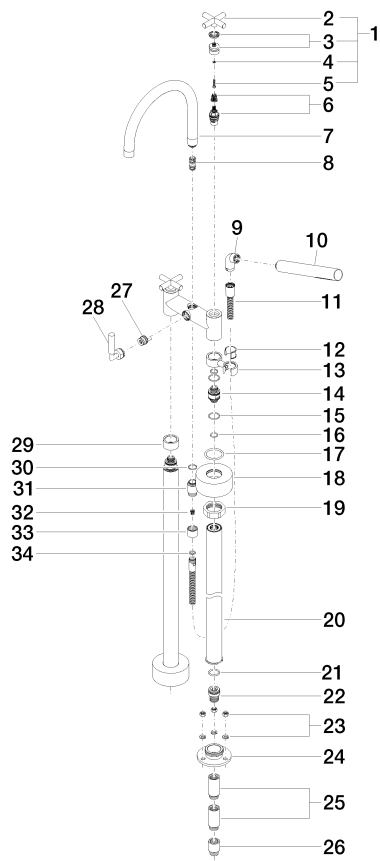

**TARA Two-hole bath mixer for free-standing assembly with hand shower set -
Brushed Chrome**

TARA

25 943 892
mm [inches]

Flow rate chart

Codes & Standards

ASME
A112.18.1/CSA
B125.1

TARA Two-hole bath mixer for free-standing assembly with hand shower set -
Brushed Chrome

TARA Two-hole bath mixer for free-standing assembly with hand shower set - Brushed Chrome

TARA

25 943 892

Spare parts list

No.	Item Number	Name	Quantity used	Delivery time
1	90 20 89 010 10-93	handle	2	20
2	09 20 89 010-93	handle	2	60
3	90 12 12 007 00-93	base	2	20
4	90 30 11 029 00 90	disc	2	2
5	90 30 30 075 00 90	screw	2	2
6	90 90 03 131 00 90	top	2	2
7	90 28 22 222 00-93	spout	1	20
8	90 21 10 011 00 90	diverter	1	2
9	04 24 04 189 00-93	nipple	1	20
10	90 12 11 140 30-93	shower	1	20
11	90 30 02 072 00-93	Metal shower hose 1/2" x 3/8" x 1250 mm - Brushed Chrome	1	20
12	90 18 40 035 00 90	sleeve	1	2
13	04 28 10 029 01-93	holder	1	20
14	09 29 05 021 20 90	nipple	2	2
15	09 14 10 112 90	seal	4	2
16	90 14 10 055 00 90	seal	4	2
17	09 14 10 041 90	seal	2	2
18	09 27 89 025-93	rosette	2	20
19	09 23 30 040-07	nut	2	30
20	04 28 22 009 20-93	connection	2	20
21	09 14 10 081 90	seal	2	2
22	09 24 03 094-07	nipple	2	30
23	04 23 10 023 00 90	fixing set	6	2
24	09 30 11 130-07	connection	2	30
25	09 24 03 081 10 90	extension	4	2
26	09 24 03 080 90	extension	2	2
27	90 15 01 005 00 90	insert	1	2
28	90 18 20 025 00-93	diverter	1	20
29	09 28 10 028-93	sleeve	1	20
30	90 14 10 032 00 90	seal	1	2
31	09 24 03 121-93	nipple	1	20
32	09 23 01 131 90	back-flow preventer	1	2
33	09 21 02 143-93	sleeve	1	20
34	90 14 20 026 00 90	seal	1	2